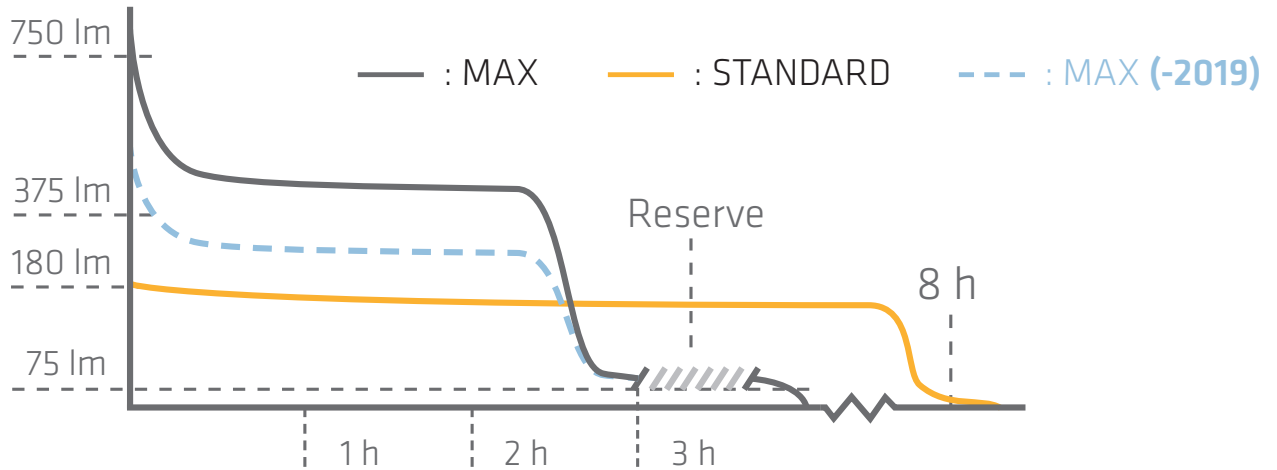

LIGHT CURVE AND RUNTIMES

-2019 (STANDARD ELECTRONICS)

MAX	500 LUMENS 50	3_h
STANDARD	130 LUMENS 13	10_h
DIMMING	270 LUMENS 10	3³⁰-100_h

2019- (DC CONVERTER ELECTRONICS)

MAX	750 LUMENS 75	3_h
STANDARD	180 LUMENS 18	8_h
DIMMING	300 LUMENS 6	5³⁰-225_h

SPECIFICATIONS

LED / Focus configuration:	1 CREE Power Chip / Sliding Hyperfocus™
Case Material / Surface Treatment:	Hi-Tech Plastic Compound / Aluminium
Case Color:	Black / Anthracite Dark Grey
Switch:	Metal Switch Below Head - Max, Dimmer with Memory and Transportation lock
Headband:	Split with silicone stripes, Fits to 50-70 centimeters
Weight incl. battery:	184g
Ingress Protection Rating:	Splash Waterproof IPx4
Temperature (Operation):	-20°C to +50°C

ELECTRONICS

Built in Controller:	Yes, 3-step controller by press
Standard Power Source:	Li-Polymer (2800 mAh)
Beam / Distance:	Variable from Spot to Floodlight / 245 Meters
Luminous Flux:	Max: 750 lm / Standard 180 lm / Dimming: 6-300 lm
Lighting Time:	Max: 3h / Standard: 8h / Low Dim: 225h
Accessories included:	Removable cable, Washable Headband, USB Charging Cable
Charging temperature:	0°C - +45°C

PACKAGING

Customs Tariff Number:	8513 1000
Packaging:	Presentation tube
Single Box Content / Size / Weight:	1 pcs, height/diameter, 18 x 9,7 cm / 420 g
Master Box Content / Size / Weight:	32 pcs, 41 x 41 x 40 cm / 14,5 kg
Order's Address:	info@suprabeam.com
Part. No.:	612.5205
EAN-CODE:	5704049907553