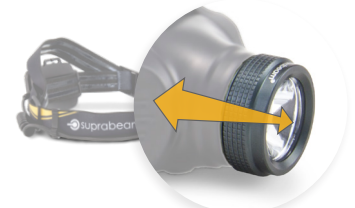

BATTERY

USB-CABLE

MANUAL

UNIQUE SELLING POINTS (USP)

HIGH CAPACITY LI-PO

The battery inside the V3 pro rechargeable is a high capacity low weight Li-Po cell with 2800 mAh. The battery is charged directly in the battery, and therefore you will be able to charge the battery while using a spare battery (sold separately).

SLIDING HYPERFOCUS™

The sliding Hyperfocus™ optical system collects the LED radiance and distributes it with maximum efficiency from a perfect round floodlight beam to a highly intensive, long range spot beam. Just slide the head of the lamp for the correct light setting.